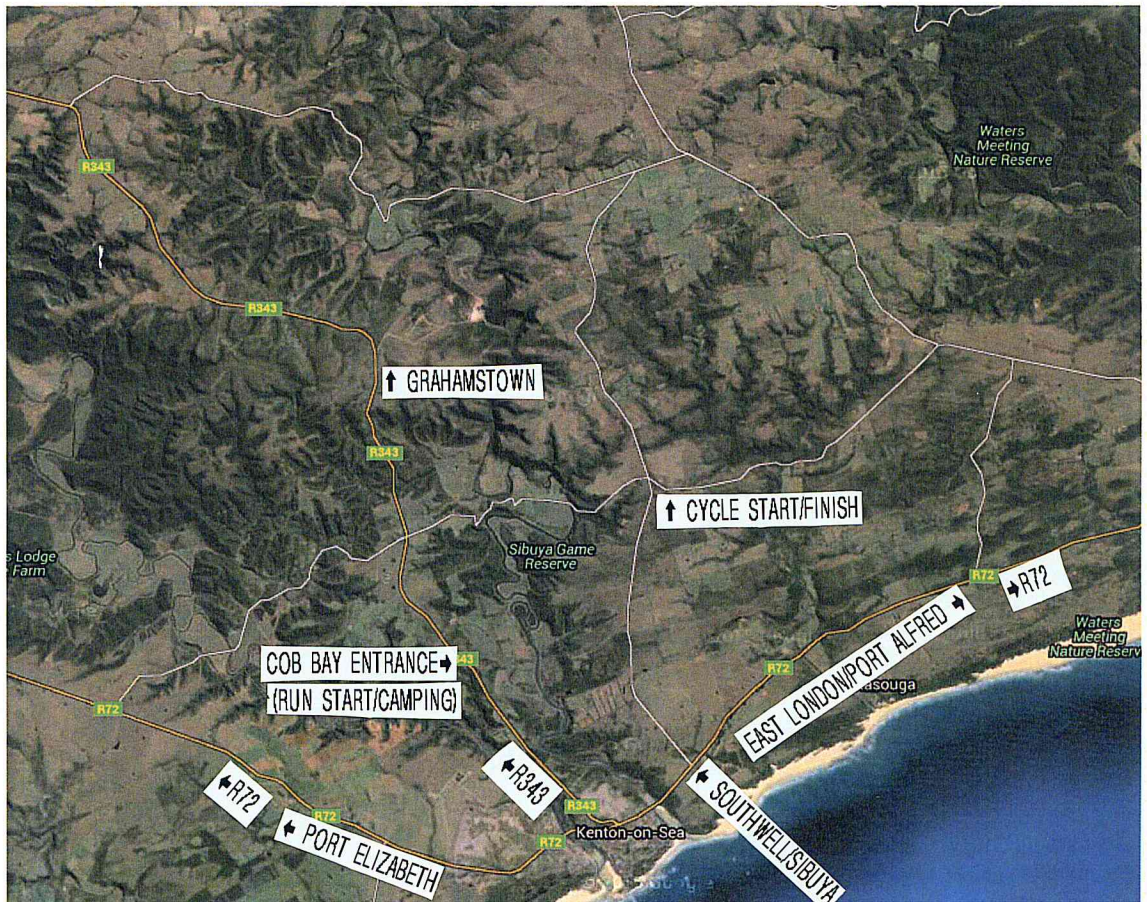

PE/EL/Grahamstown to race starts/camping facilities

Cyclestart to Cob Bay Entrance (camping and run start)